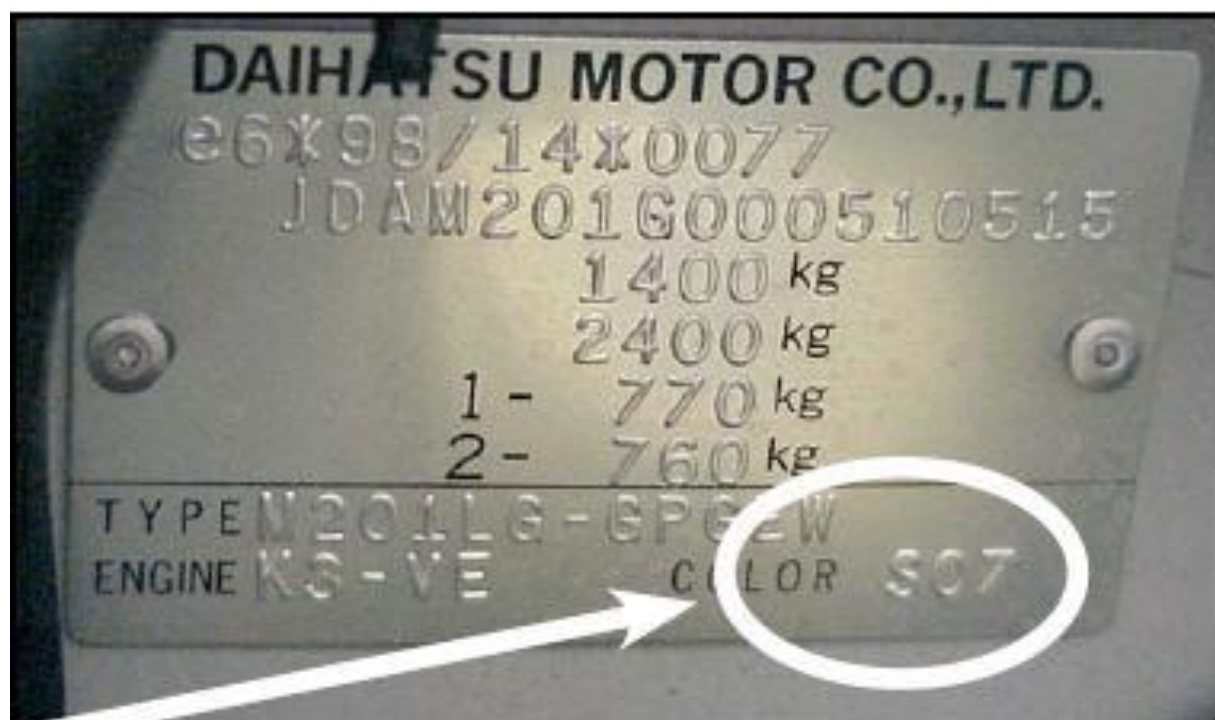

= MOVE PAINT CODE = B37

= YRV PAINT CODE = S07